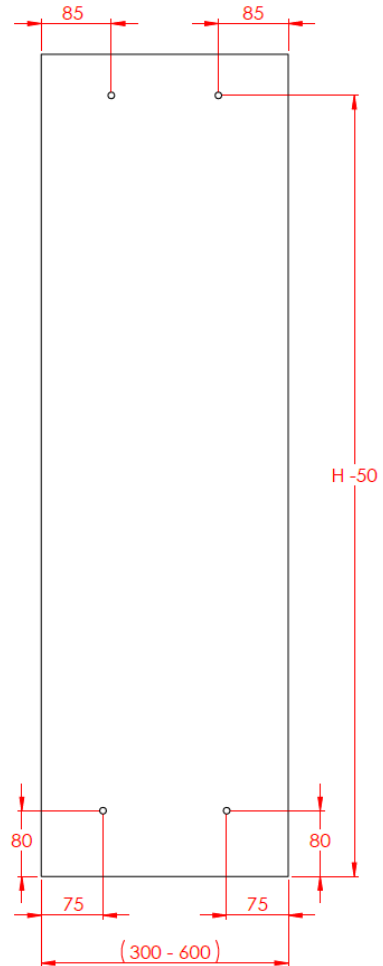

EPECON Mounting instruction Vertikal (width 300 - 600)

1. Mark position for bottom and top screws on wall in accordance with drawing

2. Mount lower and upper bracket to the wall

Dowels and screws are not included in the product. Has to be chosen based on wall properties

3. Position radiator in lower wall hook and fasten top screw.

4. Ready to install