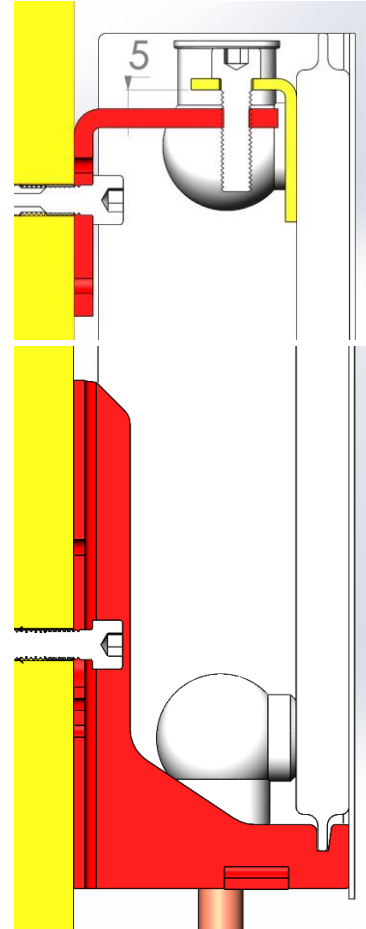

EPECON Mounting instruction Vertikal (width 300 - 600)

1. Mark position for bottom and top screws on wall in accordance with drawing

2. Mount lower and upper bracket to the wall

Dowels and screws are not included in the product. Has to be chosen based on wall properties

3. Position radiator in lower wall hook and fasten top screw.

4. Ready to install