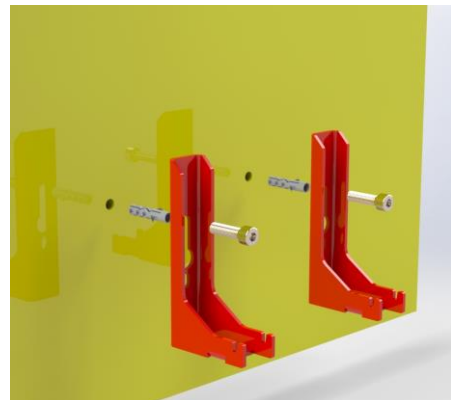

EPECON Mounting instruction Vertikal (width 300 - 600)

1. Mark position for bottom and top screws on wall in accordance with drawing

2. Mount lower and upper bracket to the wall

Dowels and screws are not included in the product. Has to be chosen based on wall properties

3. Position radiator in lower wall hook and fasten top screw.

4. Ready to install