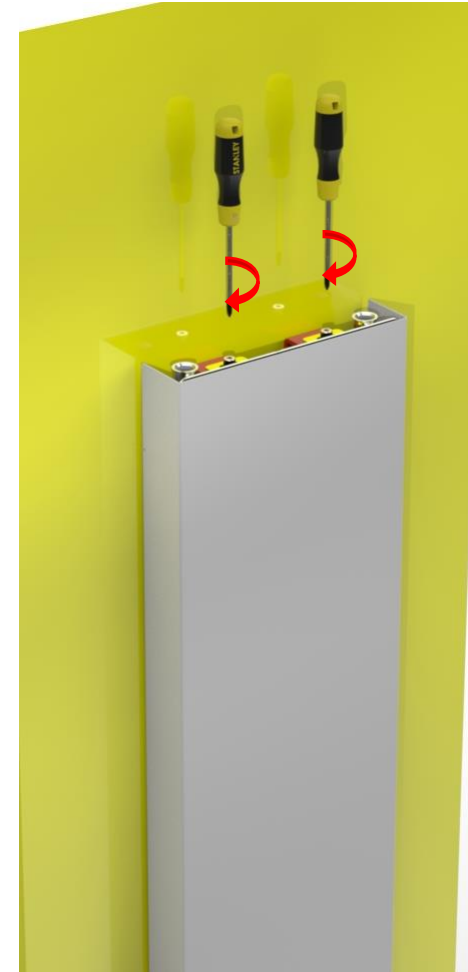

EPECON Mounting instruction Vertikal (width 300 - 600)

1. Mark position for bottom and top screws on wall in accordance with drawing

2. Mount lower and upper bracket to the wall

Dowels and screws are not included in the product. Has to be chosen based on wall properties

3. Position radiator in lower wall hook and fasten top screw.

4. Ready to install