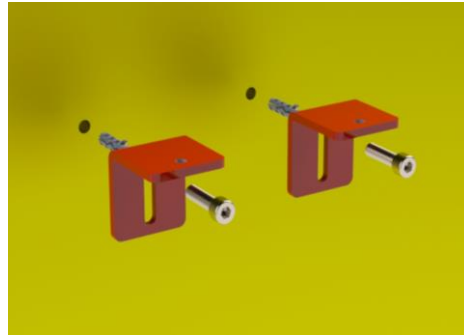

EPECON Mounting instruction Vertikal (width 300 - 600)

1. Mark position for bottom and top screws on wall in accordance with drawing

2. Mount lower and upper bracket to the wall

Dowels and screws are not included in the product. Has to be chosen based on wall properties

3. Position radiator in lower wall hook and fasten top screw.

4. Ready to install