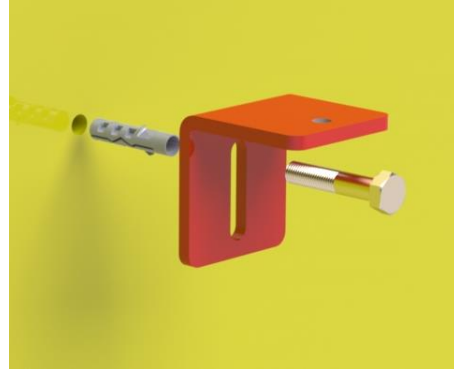

# Mounting instruction Vertikal (width 200)

1. Mark position for bottom and top screws on wall in accordance with drawing

2. Mount lower and upper bracket to the wall

Dowels and screws are not included in the product. Has to be chosen based on wall properties

3. Position radiator in lower wall hook and fasten top screw.

4. Ready to install