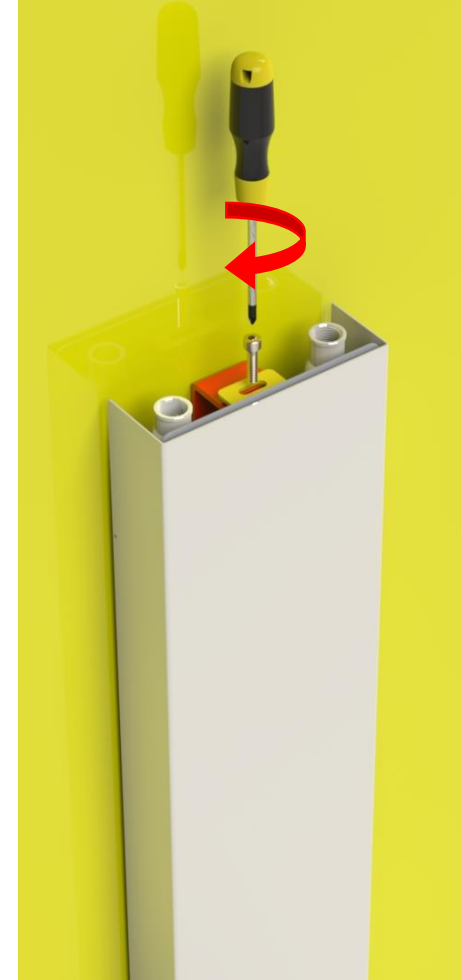

# Mounting instruction Vertikal (width 200)

1. Mark position for bottom and top screws on wall in accordance with drawing

2. Mount lower and upper bracket to the wall

Dowels and screws are not included in the product. Has to be chosen based on wall properties

3. Position radiator in lower wall hook and fasten top screw.

4. Ready to install