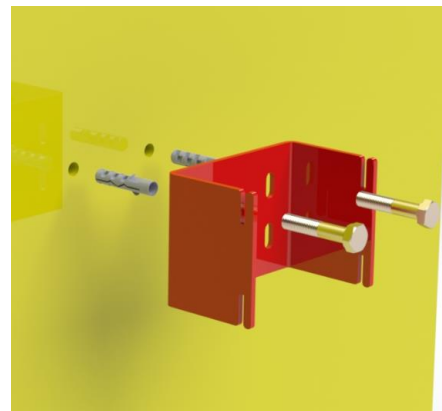

# Mounting instruction Vertikal (width 200)

1. Mark position for bottom and top screws on wall in accordance with drawing

2. Mount lower and upper bracket to the wall

Dowels and screws are not included in the product. Has to be chosen based on wall properties

3. Position radiator in lower wall hook and fasten top screw.

4. Ready to install