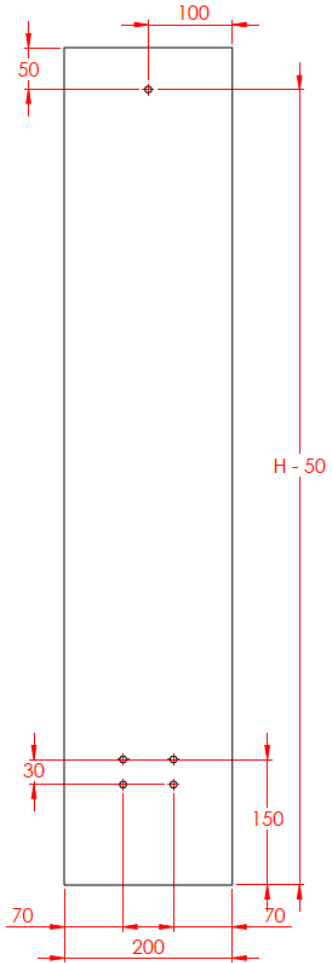

# Mounting instruction Vertikal (width 200)

1. Mark position for bottom and top screws on wall in accordance with drawing

2. Mount lower and upper bracket to the wall

Dowels and screws are not included in the product. Has to be chosen based on wall properties

3. Position radiator in lower wall hook and fasten top screw.

4. Ready to install