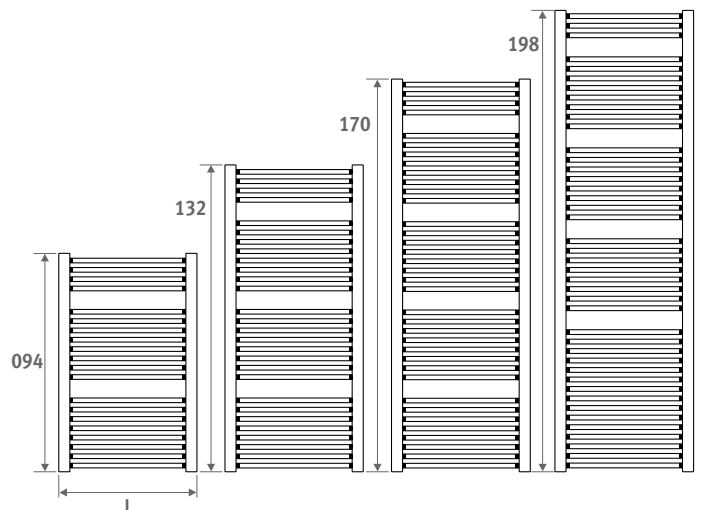

SANI BASIC

CONNECTION SETS

Connection set to the wall with a Deco-Pro valve

TRV head and sleeve couplings included.

set
48

BRUSHED STAINLESS STEEL

CODE.PW3.PS.1...

set
41

CHROME

CODE.PW3.AW.1...

CODE.PW3.AC.1...

fill in sleeve coupling code

Precision metal tube 15/1	115
Precision metal tube 16/1	116
Precision metal tube 18/1	118
RPE/ALU tube 16/2	316
RPE/ALU tube 18/2	318

Other connection sets and sleeve couplings

See chapter "Connection sets and valves Eyecatchers" for all connection options and technical information.

For electric element see p. 382

BASIC

code	height	length	colour	conn.
SBAW .	094	050 . XXX	/MM	
		fill in colour code	—	—

	Watts 75/65	Watts 55/45
L H 094		
050	427	223
L H 132		
050	605	315
060	706	368
L H 170		
050	775	402
060	906	472
L H 198		
060	1081	563
075	1317	689

EN442 output at 20°C room temperature