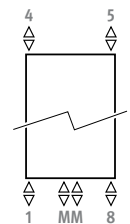

DIMENSIONS (in cm)

BASIC

DELIVERY

- central connection MM underneath and 18/81 below
- wall fixing
- chrome-plated air vent and 3 drain plugs G1/2"

COLOURS

Environmentally friendly, scratch-resistant, high UV resistant powder coating.

Standard colour:

- traffic white RAL 9016 (233), smooth glossy finish

CONNECTION

Code:

1° number = flow

2° number = return

Standard connection:

- central connection MM below or on top, flow left or right. Connection 18 or 81 is also possible.

- single point connection: see chapter "Connection set & Valves" - set 81 or 82.
- one pipe connection with code MM and connection set 41 or 42.

Other connections (no surcharge):

When assigning a different connection code MM will still continue to exist.

- top connection: enter code 45 or 54. Insert pipe included. Has to be mounted in the return. Always mount an air vent on the central heating pipework.
- electric heating element and mixed application: see "Parts & Options"